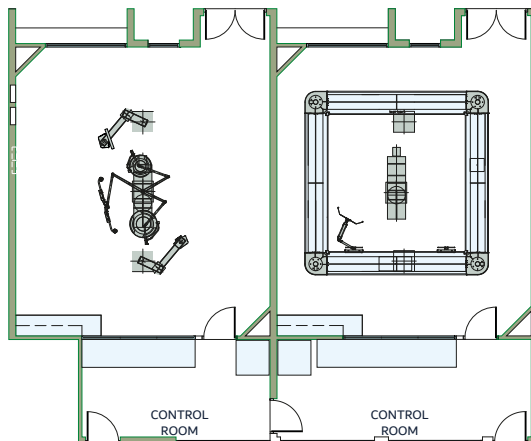

Disclaimer: Layout is for illustrative purpose only