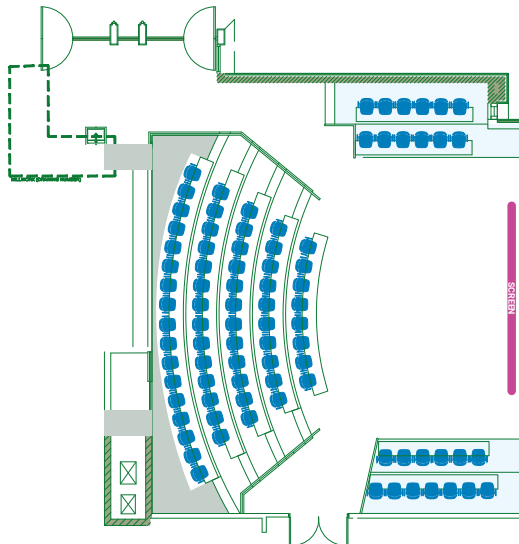

Disclaimer: Layout is for illustrative purpose only