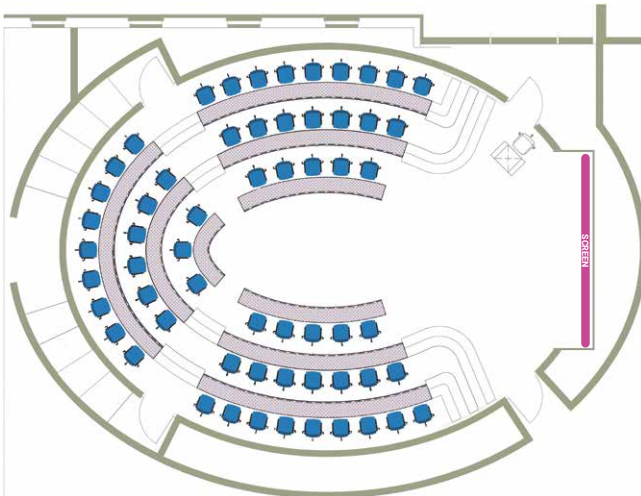

Disclaimer: Layout is for illustrative purpose only