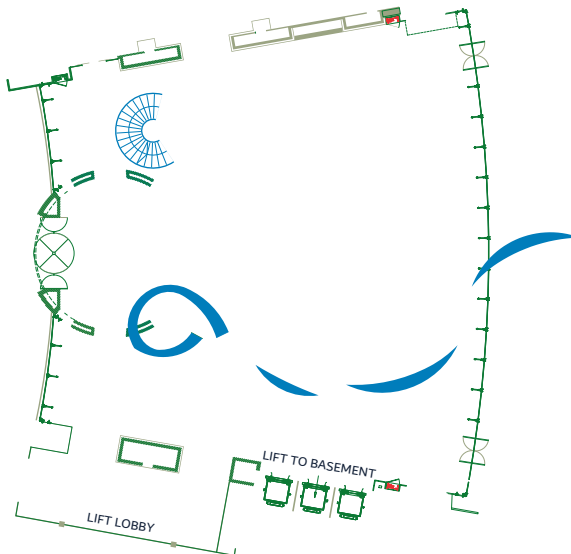

## Atrium

Ideal for larger meetings and presentations

- Venue Type:** Networking/Exhibition area
- Maximum Capacity:** 200 – 220 seats
- Size:** 11,000 Square Feet (estimated)
- Amenities:** Suitable to conduct networking/social activities, host luncheon/dinner, exhibition booths, etc.
- Parking:** Dubai Health Care City provides a number of paid parking options for delegate guests.

Disclaimer: Layout is for illustrative purpose only